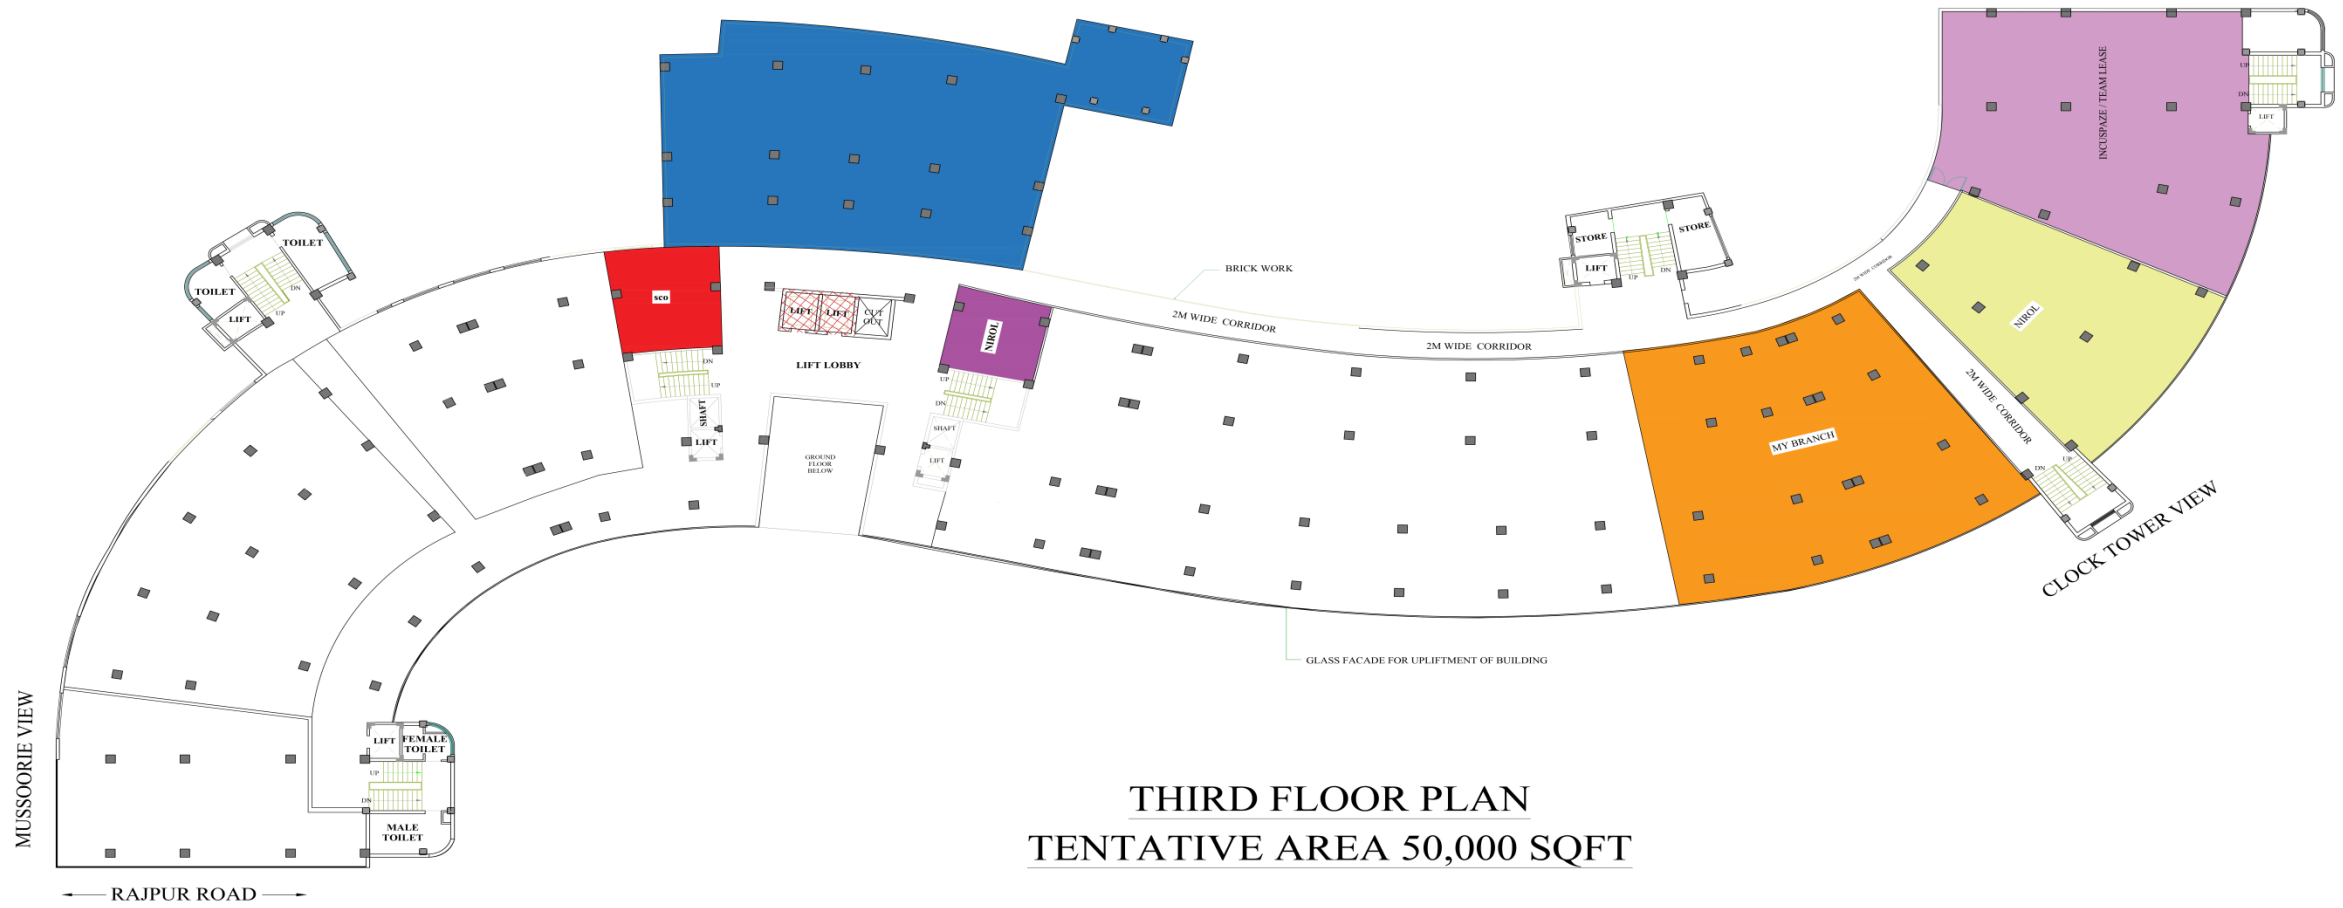

ACTUAL OFFICE PICTURES

Work Food and Entertainment City, situated at a prime location and has a spectacular peripherals manifestation and state of the art interiors; including alleys, expansive elevators and city views across the floors.

SITE PLAN

SECOND FLOOR PLAN (EXISTING)
TENTATIVE AREA 50,000 SQFT

THIRD FLOOR PLAN
TENTATIVE AREA 50,000 SQFT

FOURTH FLOOR PLAN
TENTATIVE AREA - 50000 SQFT.

Salient Features & Details

Project	: Work Food and Entertainment City, Clock Tower, Rajpur Road, Dehradun, Uttarakhand.
Project Build-up Area	: 3,31,586 Sqft.
Total Land Area	: 2.52 Acres.
Total Structure	: 3 LVL. Parking Ground + 4 Storey.
Total Car Parking	: 598+ Car Parking.
Lifts	: Total 10 Nos. of Lift Feeding Various Floors.
Toilets	: Separate Male and Female Toilets On All Floors.
Height	: 3.3 M Clear Height For All Floors.
Air Conditioning	: Combination Of VRV + Individual Air Conditioner As Per Details.
Fire Fighting	: As Per Existing Govt. Norms.
Electrical	: Dual Electrical Meters With D.G Backup.
Plumbing	: Water Supply and Disposal To Hotels, Restaurants Etc.
Common Areas	: As Per Development Norms With Tiles/Stone Flooring & False Ceiling.
Security System	: CCTV, Security Guards
Parking	: Common Parking On Paid Basis For Shop Owner & Visitors.