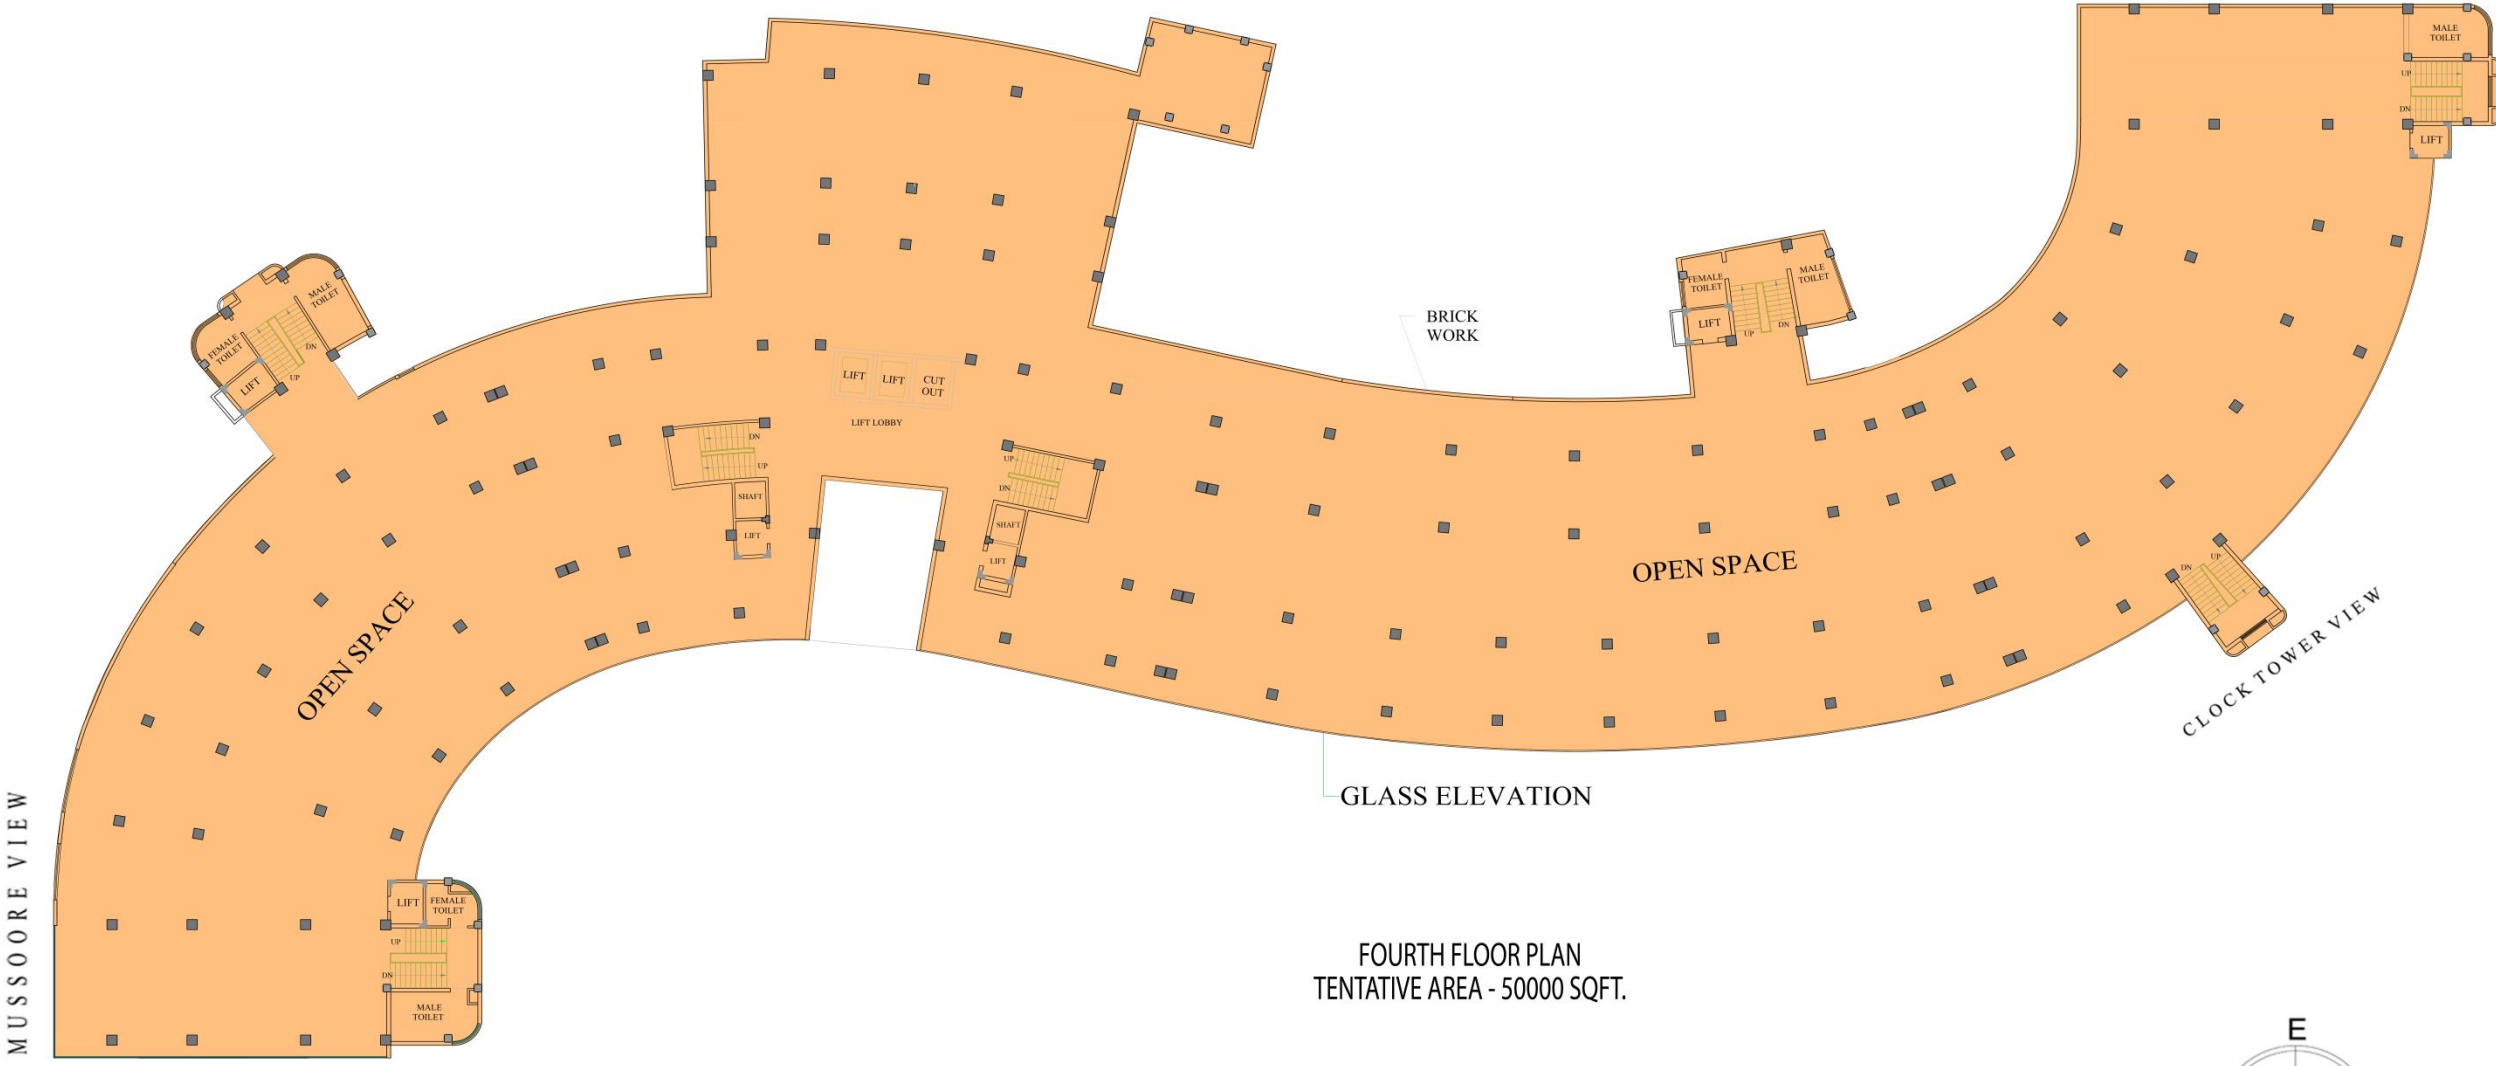

SITE PLAN

SECOND FLOOR PLAN (EXISTING)
TENTATIVE AREA 50,000 SQFT

THIRD FLOOR PLAN
TENTATIVE AREA 50,000 SQFT

FOURTH FLOOR PLAN
TENTATIVE AREA - 50000 SQFT.

Salient Features & Details

Project	: Work Food and Entertainment City, Clock Tower, Rajpur Road, Dehradun, Uttarakhand.
Project Build-up Area	: 3,31,586 Sqft.
Total Land Area	: 2.52 Acres.
Total Structure	: 3 LVL. Parking Ground + 4 Storey.
Total Car Parking	: 598+ Car Parking.
Lifts	: Total 10 Nos. of Lift Feeding Various Floors.
Toilets	: Separate Male and Female Toilets On All Floors.
Height	: 3.3 M Clear Height For All Floors.
Air Conditioning	: Combination Of VRV + Individual Air Conditioner As Per Details.
Fire Fighting	: As Per Existing Govt. Norms.
Electrical	: Dual Electrical Meters With D.G Backup.
Plumbing	: Water Supply and Disposal To Hotels, Restaurants Etc.
Common Areas	: As Per Development Norms With Tiles/Stone Flooring & False Ceiling.
Security System	: CCTV, Security Guards
Parking	: Common Parking On Paid Basis For Shop Owner & Visitors.