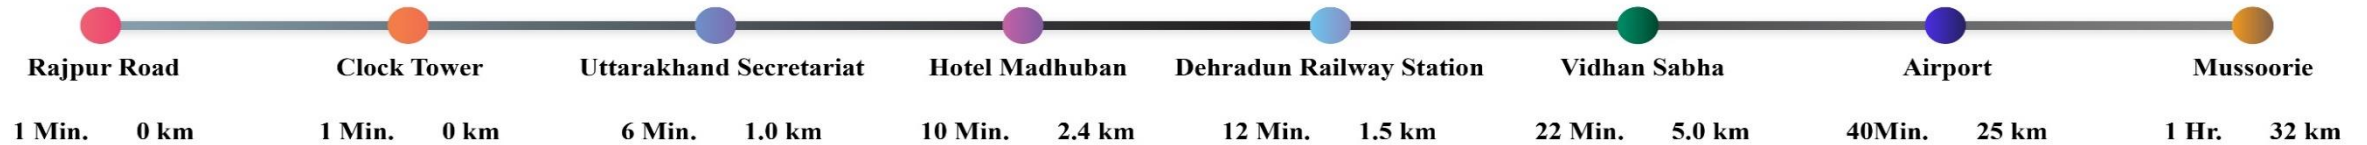

Work, Food and Entertainment City (WFEC) is strategically located 1.5 km from Railway Station, 1.0 km from Uttarakhand Secretariat, 5.0 km Vidhan Sabha, 2.4 km from Hotel Madhuban, 32 km from Mussorie, 25 km from Airport, 0 km from Clock Tower and leap distance from Rajpur Road.