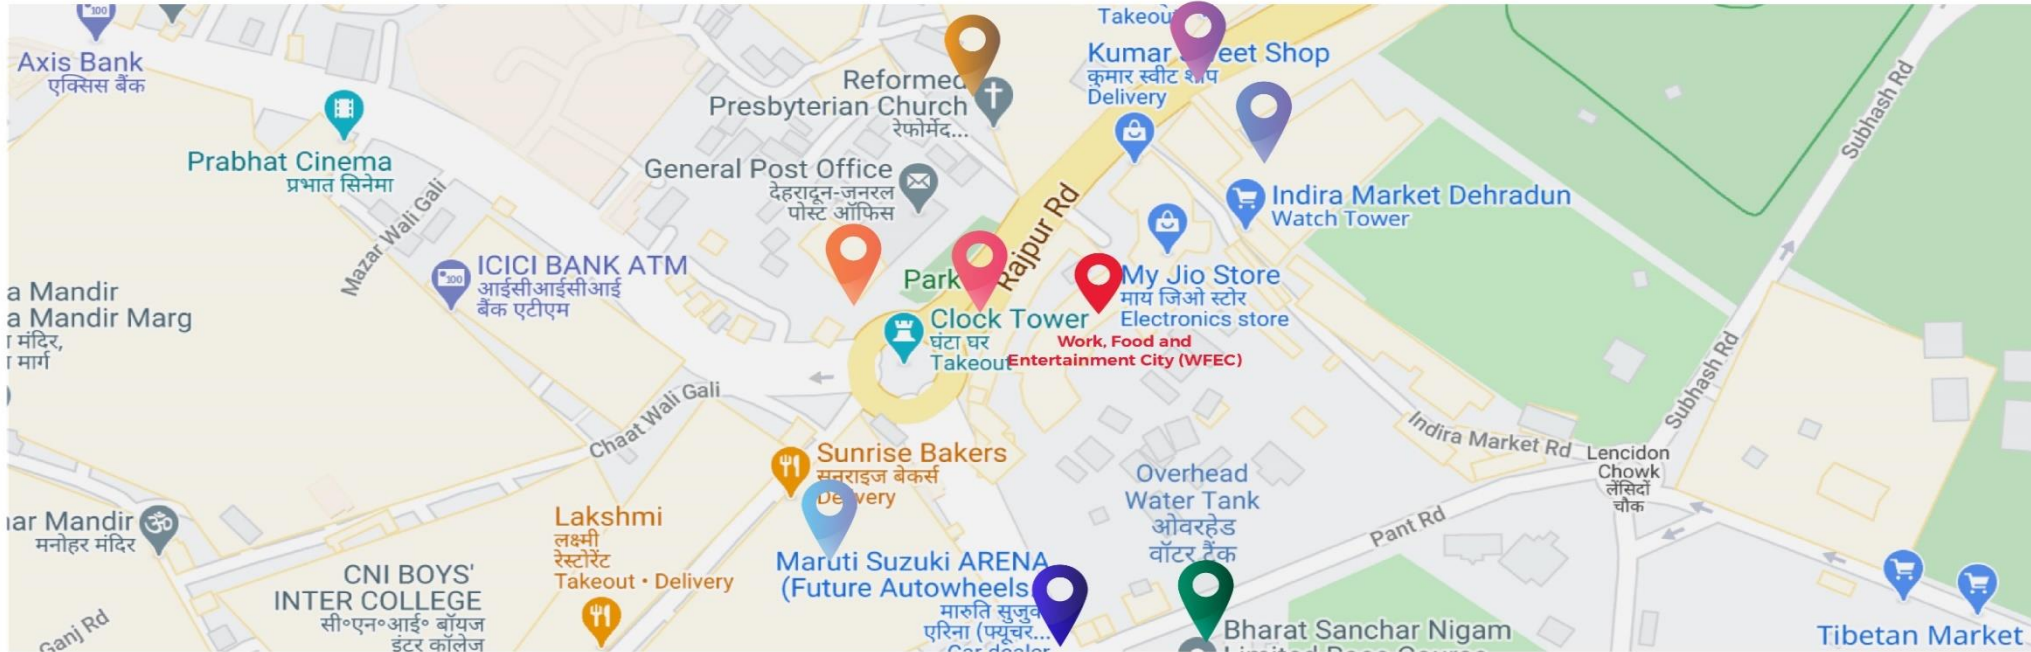

Actual Pic

WORK FOOD
ENTERTAINMENT CITY
CITY HELPS YOU TO GROW

Actual Pic

WORK FOOD
ENTERTAINMENT CITY
CITY HELPS YOU TO GROW

WORK FOOD ENTERTAINMENT CITY

Located near the renowned Clock Tower at Rajpur Road, Work, Food and Entertainment City (WFEC) is the landmark in itself. Positioned itself the only largest and biggest commercial and retail space hub in entire Dehradun, Uttarakhand, it is especially designed to cater corporate offices, regional offices, retail hub, restaurants, pubs, bars, eating joints, grocery, gaming & entertainment at one place.

Work, Food and Entertainment City (WFEC) is strategically located 1.5 km from Railway Station, 1.0 km from Uttarakhand Secretariat, 5.0 km Vidhan Sabha, 2.4 km from Hotel Madhuban, 32 km from Mussorie, 25 km from Airport, 0 km from Clock Tower and leap distance from Rajpur Road.